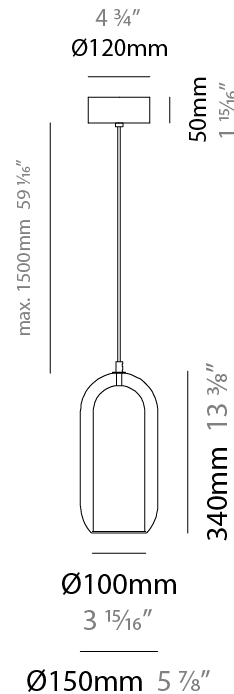

PROJECT
TYPE
SPECIFIER
QUANTITY
DATE

AERON MONOPOINT SUSPENSION

D141204-

base number   Finish Options   -   Finish Options

1. To build a product code in our configurator select the specify button on the base model # product page
2. To build a manual product code on this datasheet choose from the options listed below in blue font and add the suffix to the base model #

GENERAL

Series: Aeron
Subseries: Aeron Monopoint
Brand: Cangini & Tucci
Division: Design
Mounting Type: Suspension
Mounting Location: Ceiling
Subcategory: Ambient

PHYSICAL

Shape: Cylinder
Diameter (mm): 150
Diameter (in): 5 7/8
Height (mm): 340
Height (in): 13 3/8
Max. Overall Height (mm): 1830
Max. Overall Height (in): 72 1/16
Light Distribution: Omnidirectional
Weight (kg): 1.356
Weight (lbs): 2.99
Fixture Finish: [AMB / GRN / GRN / RUB / SKB / SMK / TOB / TRA](#)
Holder Finish: CHR / SGD / SBK
Fixture Material: Glass / Metal
Cable Details: Black Rubber Cable

ELECTRICAL

Number of Lamps: 1
Lamp Type: LED Retrofit
Bulb Included: Bulb Not Included
Max. Wattage Per Lamp (W): 8
Lamp Base: E26
Input Voltage (V): 120
Upon Request: GU24 / 277Vac

LED

OPTICAL

RATINGS AND CERTIFICATIONS

Certified By: Certified for North American Standards
IP rating: IP20