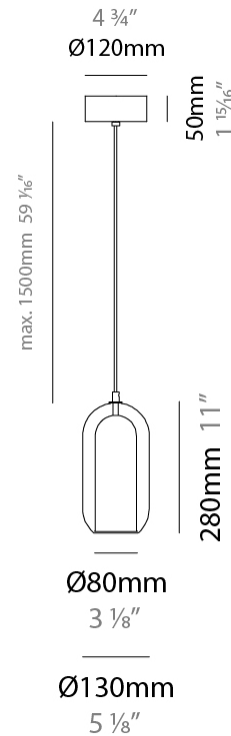

GENERAL

Series: Aeron
Subseries: Aeron Monopoint
Brand: Cangini & Tucci
Division: Design
Mounting Type: Suspension
Mounting Location: Ceiling
Subcategory: Ambient

PHYSICAL

Shape: Cylinder
Diameter (mm): 130
Diameter (in): 5 1/8
Height (mm): 280
Height (in): 11
Max. Overall Height (mm): 1780
Max. Overall Height (in): 70 1/16
Light Distribution: Omnidirectional
Weight (kg): 0.860
Weight (lbs): 1.90
Fixture Finish: AMB / GRN / PNK / RUB / SKB / SMK / TOB / TRA
Holder Finish: CHR / SGD / SBK
Fixture Material: Glass / Metal
Cable Details: Black Rubber Cable

ELECTRICAL

Number of Lamps: 1
Lamp Type: LED Retrofit
Bulb Included: Bulb Not Included
Max. Wattage Per Lamp (W): 4
Lamp Base: E12
Input Voltage (V): 120

LED

OPTICAL

RATINGS AND CERTIFICATIONS

Certified By: Certified for North American Standards
IP rating: IP20

GENERAL

Series: Aeron
 Subseries: Aeron Monopoint
 Brand: Cangini & Tucci
 Division: Design
 Mounting Type: Suspension
 Mounting Location: Ceiling
 Subcategory: Ambient

PHYSICAL

Shape: Cylinder
 Diameter (mm): 150
 Diameter (in): 5 7/8
 Height (mm): 340
 Height (in): 13 3/8
 Max. Overall Height (mm): 1830
 Max. Overall Height (in): 72 1/16
 Light Distribution: Omnidirectional
 Weight (kg): 1.356
 Weight (lbs): 2.99
 Fixture Finish: [AMB / GRN / GRN / RUB / SKB / SMK / TOB / TRA](#)
 Holder Finish: CHR / SGD / SBK
 Fixture Material: Glass / Metal
 Cable Details: Black Rubber Cable